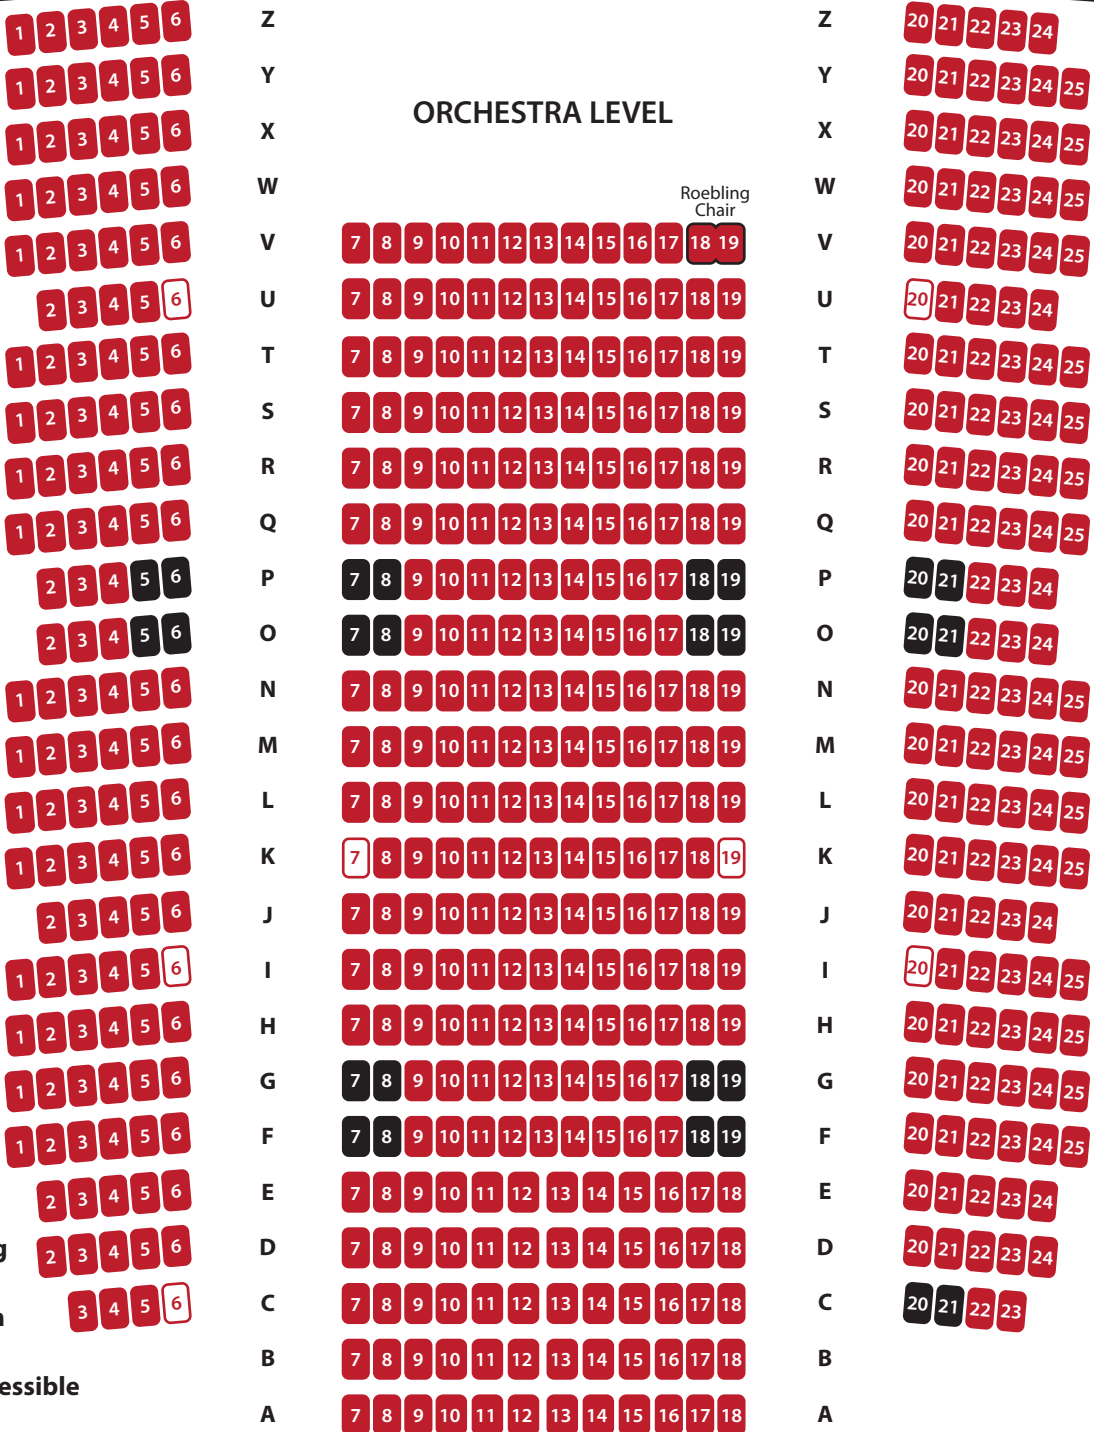

CAPITOL THEATRE SEATING MAP

LEGEND:

- General Seating
- ADA Swing Arm Seating
- Wheelchair Accessible Seating
- Limited Leg Room

STAGE