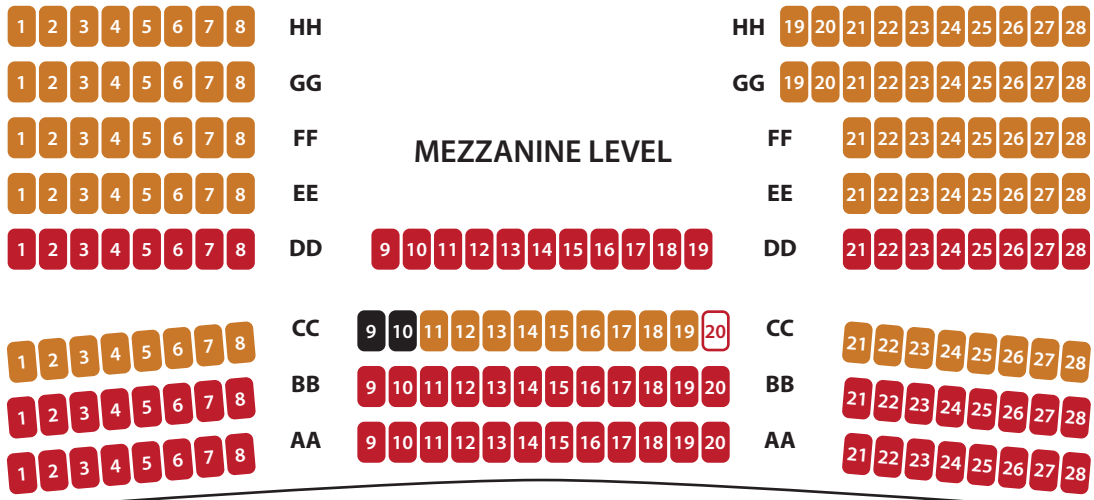

CAPITOL THEATRE SEATING MAP

LEGEND:

- General Seating
- ADA Swing Arm Seating
- Wheelchair Accessible Seating
- Limited Leg Room

STAGE